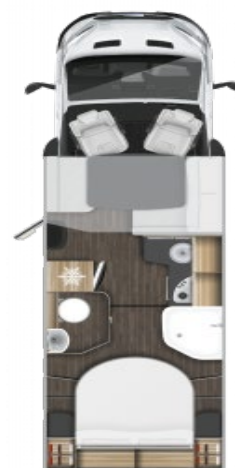

Zefiro 696

Motorhome Specifications		Vehicle Specifications	
Berths	4	Chassis	Ford Transit
Seat belts	4	Transmission	6 Speed
Length	7.45M	Engine	130HP
Width	2.35M	Swivelling Driver and Passenger seats	STD
Height	2.95m	Wheels	16' Steel
Max Gross weight	3500kg	Drivers Pack	Included
Mass in running (kg)	3136kg	Cab Airconditioning	
Rear Bed (mm)	1900 X 1500	Cruise control with speed limiter	
Rear Bed (mm)	NA	Radio with steering wheel controls	
Dinette	2120 X 1030	Passenger Airbag	
Elevated Bed	1900 X 1280	Electrically operated and heated mirrors	
Over Cab	N/A	Radio antenna in rear view mirror	
Motorhome Specifications - Standard		Motorhome Specifications - Options	
Tank Capacity: Clean water / waste water (i)	100 / 120	Pleated cab Blind	Included
External and internal heights (mm)	2950 / 2080	Flex space (rear bed height adjustment)	Option
Gas Burners	3	Removable lounge carpet	Option
Gas Oven	Y	Cab separation curtain	Option
Heating & Hot Water	6kw Combi Electric /Gas	Change of Upholstery	Option
Bike Rake	4 bikes		
Silver Screens for Cab windscreen	NA		
Fridge with Freezer	3 Way 220V, 12V & Gas		
Truma i-net system	Y		
Solar Panel	120WTT	On Road Costs	
Entrance Door with fixed window	Y	12 Months Registration	
Flyscreen for entrance door	Y	3 Year WOF	
Gas Bottle Locker	Space for 2 9Kg	1,000kms RUC	
Locker (opening, mm)	1170 X 820 - 1170 X 820	Electric Certification	
Floor/Walls/Roof thickness (mm)	54/31/31	Gas Certification	
Walls, roof (hail roof) & door / insulation	VTR / STYOFOAM	Self-Containment	
Panoramic roof - open sky (mm)	1000 x 800	Drive Away	\$ 155,490.00
Dinette Skylight	NA		
Central Skylight (mm)	400 X 400		
Rear Skylight (mm)	400 X 400		