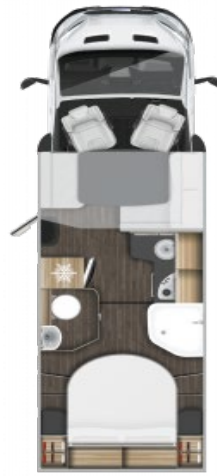

Zefiro 696

Motorhome Specifications		Vehicle Specifications		
Berths	4	Chassis	Ford Transit	\$ 133,295.00
Seat belts	4	Transmission	6 Speed	\$ 4,500.00
Length	7.45M	Engine	130HP	
Width	2.35M	Swivelling Driver and Passenger seats	STD	
Height	2.95m	Wheels	16' Steel	
Max Gross weight	3500kg	Drivers Pack		\$ 2,995.00
Mass in running (kg)	3136kg	Cab Airconditioning		
Rear Bed (mm)	1900 X 1500	Cruise control with speed limiter		
Rear Bed (mm)	NA	Radio with steering wheel controls		
Dinette	2120 X 1030	Passenger Airbag		
Elevated Bed	1900 X 1280	Electrically operated and heated mirrors		
Over Cab	N/A	Radio antenna in rear view mirror		
Motorhome Specifications - Standard		Motorhome Specifications - Options		
Tank Capacity: Clean water / waste water (l)	100 / 120	Pleated cab Blind		\$ 1,200.00
External and internal heights (mm)	2950 / 2080	Flex space (rear bed height adjustment)		Option
Gas Burners	3	Removable lounge carpet		Option
Gas Oven	Y	Cab separation curtain		Option
Heating & Hot Water	6kw Combi Electric /Gas	Change of Upholstery		Option
Bike Rake	4 bikes			
Silver Screens for Cab windscreen	NA			
Fridge with Freezer	3 Way 220V, 12V & Gas	Motorhome - Total Cost		\$ 141,990.00
Truma i-net system	Y			
Solar Panel	120WTT	On Road Costs		
Entrance Door with fixed window	Y	12 Months Registration		\$ 324
Flyscreen for entrance door	Y	3 Year WOF		\$ 75
Gas Bottle Locker	Space for 2 9Kg	1,000kms RUC		\$ 80
Locker (opening, mm)	1170 X 820 - 1170 X 820	Electric Certification		\$ 300
Floor/Walls/Roof thickness (mm)	54/31/31	Gas Certification		\$ 300
Walls, roof (hail roof) & door / insulation	VTR / STYOFOAM	Self-Containment		\$ 300
Panoramic roof - open sky (mm)	1000 x 800	Total On Road Costs		\$ 1,379.00
Dinette Skylight	NA			
Central Skylight (mm)	400 X 400	Drive Away		\$ 143,369.00
Rear Skylight (mm)	400 X 400			