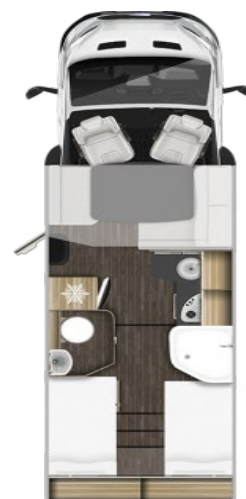

Zefiro 685

Motorhome Specifications		Vehicle Specifications		
Berths	4	Chassis	Ford Transit	
Seat belts	4	Transmission	6 Speed	
Length	7.45M	Engine	130HP	
Width	2.35M	Swivelling Driver and Passenger seats	STD	
Height	2.95m	Wheels	16' Steel	
Max Gross weight	3500kg	Drivers Pack		Included
Mass in running (kg)	3136kg	Cab Airconditioning		
Rear Bed (mm)	1980 X 800	Cruise control with speed limiter		
Rear Bed (mm)	2080 X 800	Radio with steering wheel controls		
Dinette	NA	Passenger Airbag		
Elevated Bed	1900 X 1280	Electrically operated and heated mirrors		
Over Cab	NA	Radio antenna in rear view mirror		
Motorhome Specifications - Standard		Motorhome Specifications - Options		
Tank Capacity: Clean water / waste water (i)	100 / 120	Pleated cab Blind		Included
External and internal heights (mm)	2950 / 2080	Flex space (rear bed height adjustment)		Option
Gas Burners	3	Removable lounge carpet		Option
Gas Oven	Y	Cab separation curtain		Option
Heating & Hot Water	6kw Combi Electric /Gas	Change of Upholstery		Option
Bike Rake	4 bikes			
Silver Screens for Cab windscreen	NA			
Fridge with Freezer	3 Way 220V, 12V & Gas			
Truma i-net system	Y			
Solar Panel	120WTT	On Road Costs		
Entrance Door with fixed window	Y	12 Months Registration		
Flyscreen for entrance door	Y	3 Year WOF		
Gas Bottle Locker	Space for 2 9Kg	1,000kms RUC		
Locker (opening, mm)	1170 X 870 - 1170 X 870	Electric Certification		
Floor/Walls/Roof thickness (mm)	54/31/31	Gas Certification		
Walls, roof (hail roof) & door / insulation	VTR / STYOFOAM	Self-Containment		
Panoramic roof - open sky (mm)	1000 x 800	Drive Away		\$ 156,990.00
Dinette Skylight	NA			
Central Skylight (mm)	400 X 400			
Rear Skylight (mm)	400 X 400			