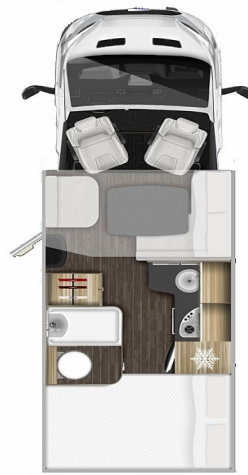

2022 Zefiro 665

Motorhome Specifications		Vehicle Specifications		Price
Berths	4	Chassis	Ford Transit	
Seat belts	4	Transmission - Automatic	6 Speed	
Length	6410	Engine - 2.0L	130HP	
Width	2350	Swivelling Driver and Passenger seats	Yes	
Height	2950	Wheels	16" steel	
Max Gross weight	3550	Drivers Pack	included	
COF/WOF	COF	Cab Airconditioning		
Mass in running (kg)	3055	Cruise control with speed limiter		
Rear Bed (cm)	2150x1330	Radio with steering wheel controls		
Elevated Bed	1900x1160	Passenger Airbag		
		Electrically operated and heated mirrors		
Motorhome Specifications - Standard		Motorhome Specifications - Options		
Tank Capacity: Clean water / waste water (l)	20 (100) / 120	Pleated cab Blind	included	
External and internal heights (mm)	2950 / 2080	Removable lounge carpet	included	
Gas Burners	3	Dual Camera's (rear view and reverse)	included	
Gas Oven	standard			
Heating & Hot Water	diesel			
Bike Rack	diesel			
Fridge with Freezer	standard			
Truma i-net X system	standard			
Solar Panel	120w			
Entrance Door with fixed window	standard			
Flyscreen for entrance door	standard			
Gas Bottle Locker	2 X 9Kg			
Locker (opening, mm)	1300x1020 - 1000x680			
Panoramic roof - open sky (mm)	1000x800			
Dinette Skylight	not available			
Central Skylight (mm)	400x400			
Rear Skylight (mm)	400x400			
		Motorhome - Total Cost	\$	165,888.00
		On Road Costs		
		12 Months Registration	\$	324
		Compliance/COF	\$	300
		First 1,000kms RUC	\$	83
		Electric Certification 4yr EWOFF	\$	300
		Gas Certification	\$	300
		Self-Containment (3yrs)	\$	300
		Total On Road Costs	\$	1,607.00