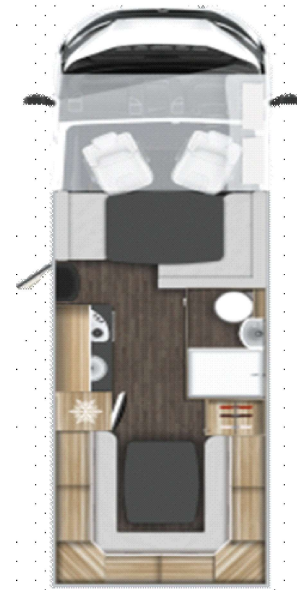

2024 Pegaso 745

Motorhome Specifications		Vehicle Specifications	Price
Berths	4	Chassis	Fiat Ducato
Seat belts	4	Transmission - Automatic	9 Speed
Length	7410	Engine - 2.2L	140HP
Width	2350	Swivelling Driver and Passenger seats	Yes
Height	2950	Wheels	16" Alloys
Max Gross weight	3650	WOF/COF	COF
COF/WOF	COF	Drivers Pack	
Mass in running (kg)	3157	Cab Airconditioning	included
Rear Lounge Bed - Double	2160x1950	Cruise control with speed limiter	included
Over Cab Bed - Double	1850x1340	Radio with steering wheel controls	included
		Passenger Airbag	included
		Electrically operated mirrors	included
Motorhome Specifications - Standard		Motorhome Features	
Tank Capacity: Clean water / waste water (l)	20 (100) / 100	Pleated cab Blind	included
External and internal heights (mm)	2950 / 2080	Removable lounge carpet	included
Gas Burners	3	Outdoor Shower	included
Gas Oven	standard	Outdoor Gas fitting	included
Truma Heating & Hot Water	diesel	Wi-fi Router	included
Bike Rack	standard	Central locking habitation door	included
Fridge with Freezer (3 Way)	135L		
Truma i-net X system	standard	Motorhome - Total Cost	\$ 206,388.00
Solar Panel	120w		
Entrance Door with fixed window	standard	On Road Costs	
Flyscreen for entrance door	standard	12 Months Registration	\$ 324
Gas Bottle Locker Space	2 X 9Kg	Compliance/COF	\$ 300
Locker (opening, mm)	850x550 - 850x550	First 1,000kms RUC	\$ 83
Panoramic roof - open sky (mm)	not available	Electric Certification	\$ 300
Dinette Skylight	700x500	Gas Certification	\$ 300
Central Skylight (mm)	400x400	Self-Containment	\$ 300
Rear Skylight (mm)	400x400	Total On Road Costs	\$ 1,607.00