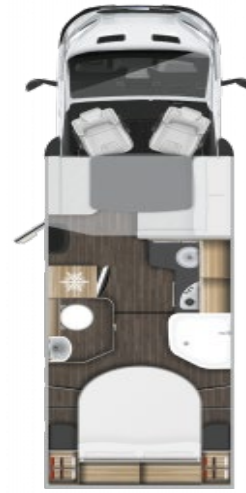

Zefiro 696

Motorhome Specifications		Vehicle Specifications	
Berths	4	Chassis	Ford Transit
Seat belts	4	Transmission	6 Speed
Length	7.45M	Engine	130HP
Width	2.35M	Swivelling Driver and Passenger seats	STD
Height	2.95m	Wheels	16" Steel
Max Gross weight	3500kg	Drivers Pack	Included
Mass in running (kg)	3136kg	Cab Airconditioning	
Rear Bed (mm)	1900 X 1500	Cruise control with speed limiter	
Rear Bed (mm)	NA	Radio with steering wheel controls	
Dinette	2120 X 1030	Passenger Airbag	
Elevated Bed	1900 X 1280	Electrically operated and heated mirrors	
Over Cab	N/A	Radio antenna in rear view mirror	
Motorhome Specifications - Standard		Motorhome Specifications - Options	
Tank Capacity: Clean water / waste water (l)	100 / 120	Pleated cab Blind	Included
External and internal heights (mm)	2950 / 2080	Flex space (rear bed height adjustment)	Option
Gas Burners	3	Removable lounge carpet	Option
Gas Oven	Y	Cab separation curtain	Option
Heating & Hot Water	6kw Combi Electric /Gas	Change of Upholstery	Option
Bike Rack	4 bikes		
Silver Screens for Cab windscreen	NA		
Fridge with Freezer	3 Way 220V, 12V & Gas		
Truma i-net system	Y		
Solar Panel	120WTT		
Entrance Door with fixed window	Y	On Road Costs	
Flyscreen for entrance door	Y	12 Months Registration	
Gas Bottle Locker	Space for 2 9Kg	COF	
Locker (opening, mm)	1170 X 820 - 1170 X 820	1,000kms RUC	
Floor/Walls/Roof thickness (mm)	54/31/31	Electric Certification	
Walls, roof (hail roof) & door / insulation	VTR / STYOF0AM	Gas Certification	
Panoramic roof - open sky (mm)	1000 x 800	Self-Containment	
Dinette Skylight	NA	Drive Away	\$ 168,495.00
Central Skylight (mm)	400 X 400		
Rear Skylight (mm)	400 X 400		